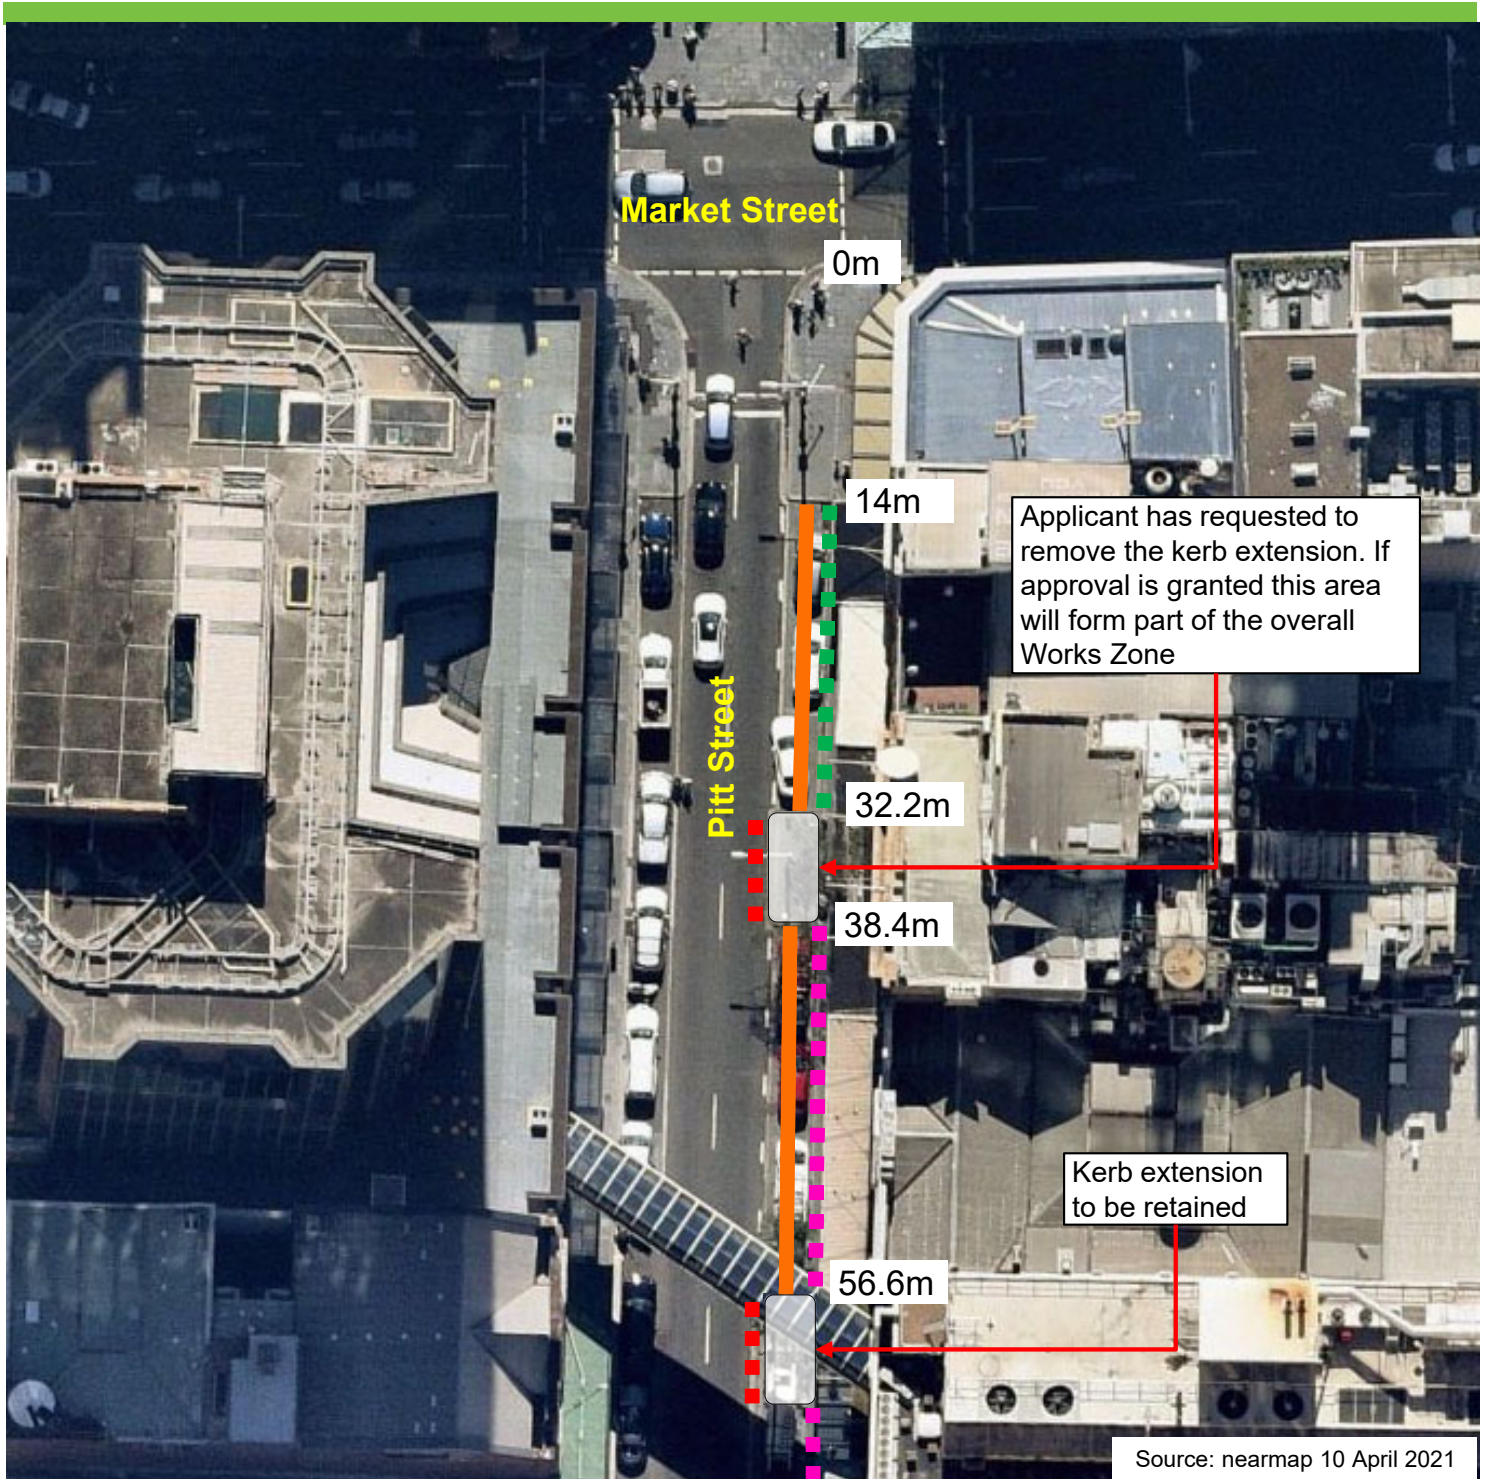

Pitt Street, Sydney Proposed Works Zone

Existing

- ■ ■ Loading Zone Ticket
7am-6pm Mon-Fri
7-10am Sat
- ■ ■ 4P Ticket
6-10pm Mon-Fri
10am-10pm Sat
8am-10pm Sun & Public
Holidays

- ■ ■ Loading Zone Ticket
6am-6pm Mon-Fri
6-10am Sat
- ■ ■ 4P Ticket
6-10pm Mon-Fri
10am-10pm Sat
8am-10pm Sun & Public
Holidays

- ■ ■ No Parking

Proposed

- Works Zone
7am-7pm Mon-Fri
7am-5pm Sat
4P Ticket
7-10pm Mon-Fri
5-10pm Sat
8am-10pm Sun & Public
Holidays